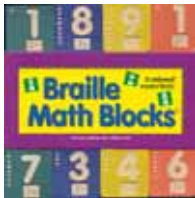

## Toys

**ALL SHIPPING AND HANDLING FOR WOODEN BLOCKS WITHIN THE US AND CANADA IS \$9.00 FOR EACH ITEM ORDERED**

**Braille ABC Blocks:** These cubes look like classic alphabet blocks with one colorful difference: One face of each has an impressed letter and corresponding Braille cell in the lower right-hand corner. Just right for kids with visual disabilities. Activity Idea: Play a "find the letter I say" game. Put out three blocks. Ask your child to pick one with the letter or sound you name. **27 blocks - \$29.00**

**Braille Math Blocks:** A great companion to the Braille ABC blocks. This math Braille set features 16 blocks of the classic ABC blocks embossed on two sides each with numbers and math symbols. Based on the Nemeth code, the set features more than two sets of numbers (1-9) and symbols plus, minus and equals. **\$19.00**